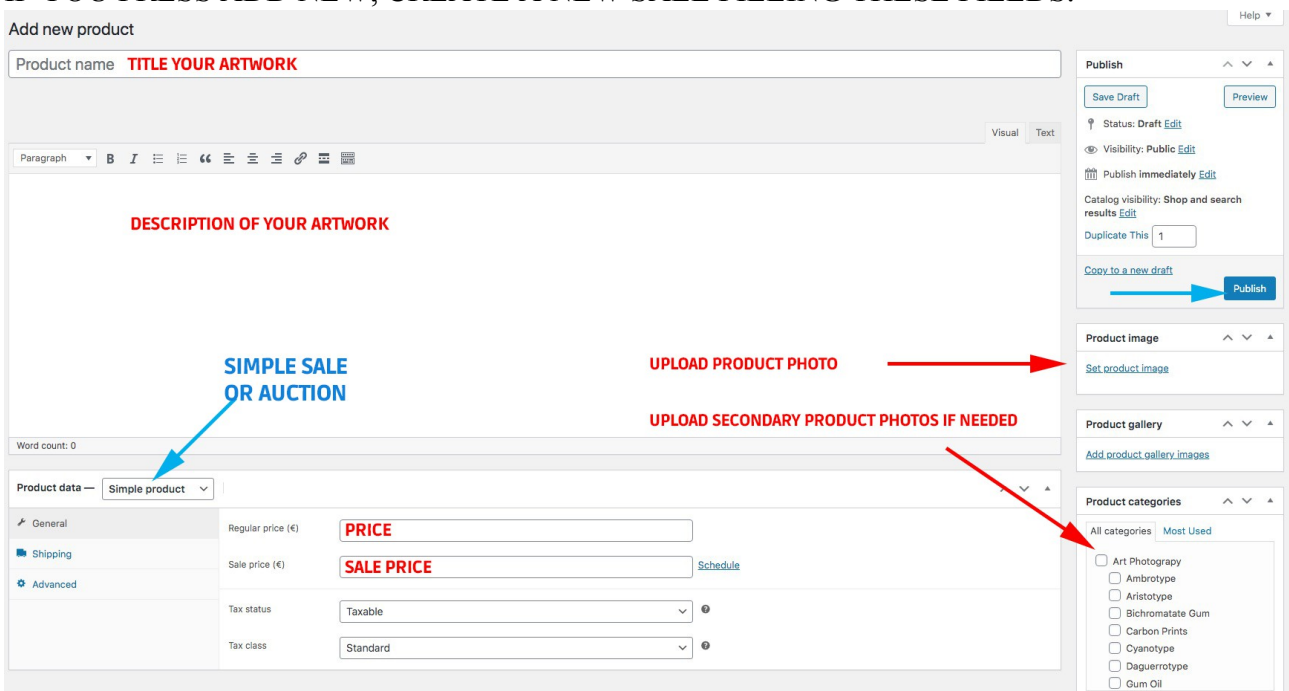

Save Shipping Settings

**5**

Add shipping zone

**1**

**WHERE DO YOU SHIP FROM**

**CHOOSE SINGLE REGION OR ALL REGIONS  
TO SHIP YOUR ARTWORKS**

**2**

FROM THE **PRODUCT** TAB YOU CAN MANAGE ALL YOUR ARTWORKS AND ADD A NEW ITEM TO YOUR SALE. YOUR ITEM CAN BE SIMPLE SALE OR AUCTION. PRESS **ADD NEW** TO CREATE A NEW SALE.

IF YOU PRESS **ADD NEW**, CREATE A NEW SALE FILLING THESE FIELDS.