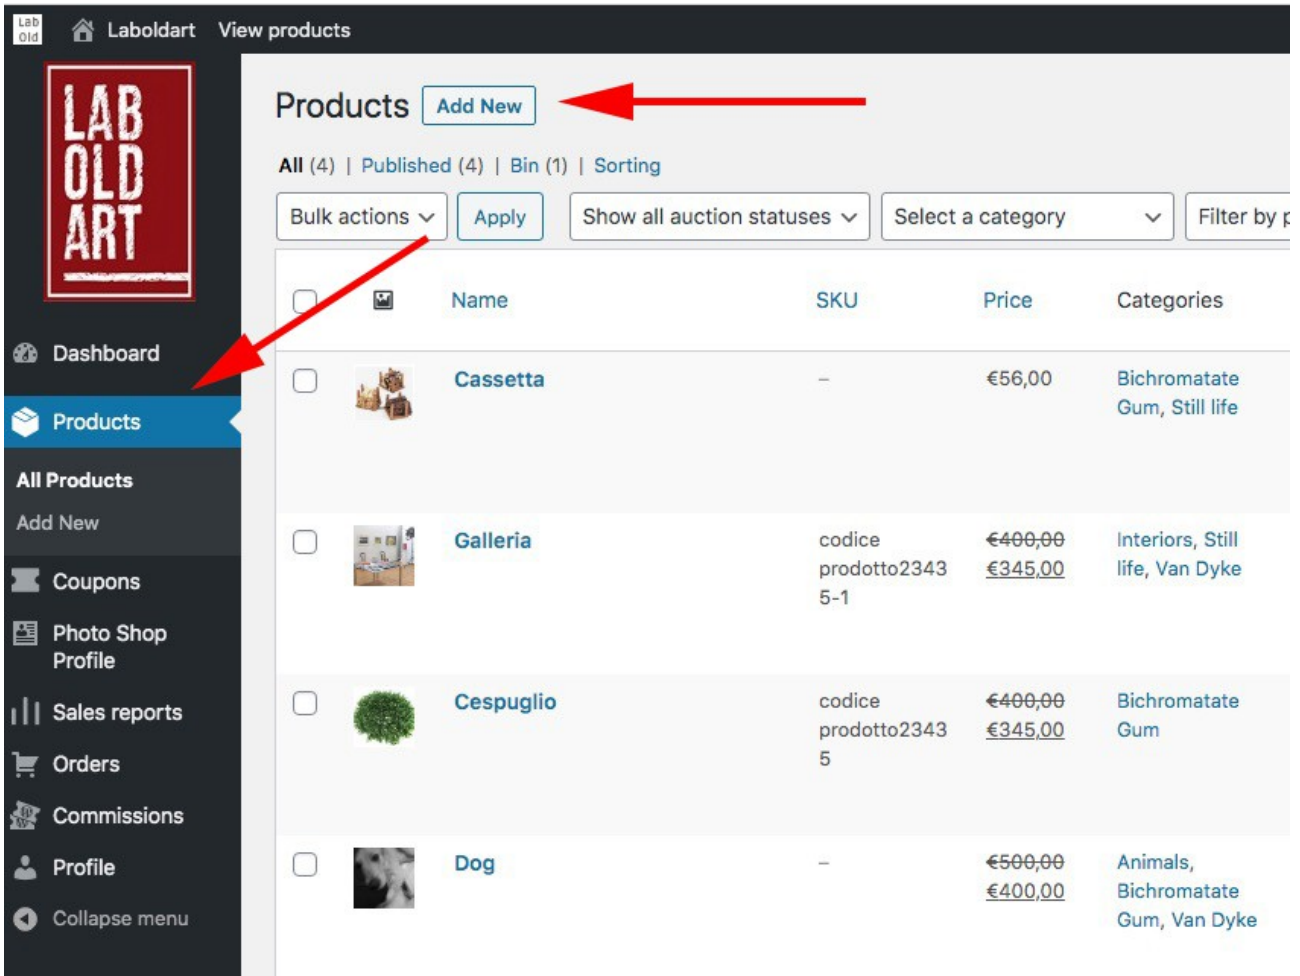

Save Shipping Settings

**5**

Add shipping zone

**1**

**WHERE DO YOU SHIP FROM**

**CHOOSE SINGLE REGION OR ALL REGIONS  
TO SHIP YOUR ARTWORKS**

**2**

FROM THE **PRODUCT** TAB YOU CAN MANAGE ALL YOUR ARTWORKS AND ADD A NEW ITEM TO YOUR SALE. YOUR ITEM CAN BE SIMPLE SALE OR AUCTION. PRESS **ADD NEW** TO CREATE A NEW SALE.

IF YOU PRESS **ADD NEW**, CREATE A NEW SALE FILLING THESE FIELDS.